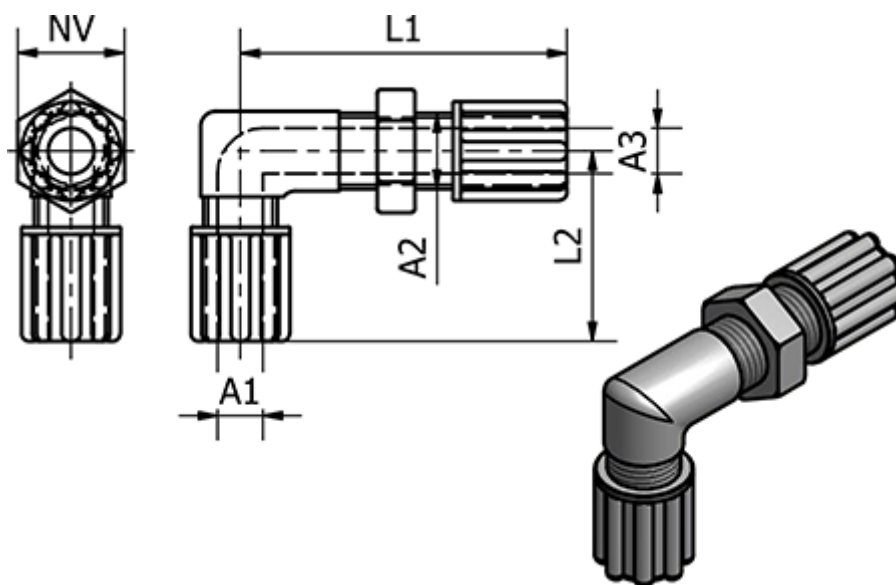

Article number: 58614043

Description: Push-on 140.43, Ø8/10, Ø8/10 - M16x1,5
Angle Bulkhead

Measures

Ext. Hose Diameter A1	= 8/10
Ext. Hose Diameter A3	= 8/10
L1	= 57
L2	= 35
NV	= 22
Thread A2	= M16x1,5